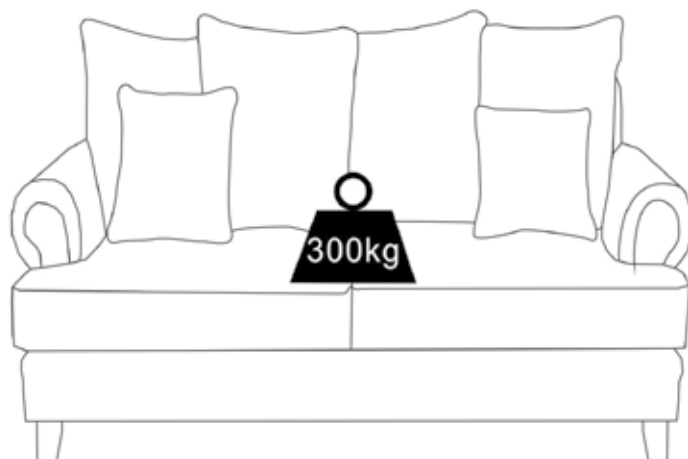

CAUTION: MAXIMUM LOADABILITY OF THE SOFA IS 300KGS

A 4PCS

PLEASE CHECK THAT YOU HAVE 4PCS LEGS , FIX THE LEGS BY SCREWING INTO THE SOFA FRAME, IN THE APPOINTED POSITION TO ENSURE STABILITY